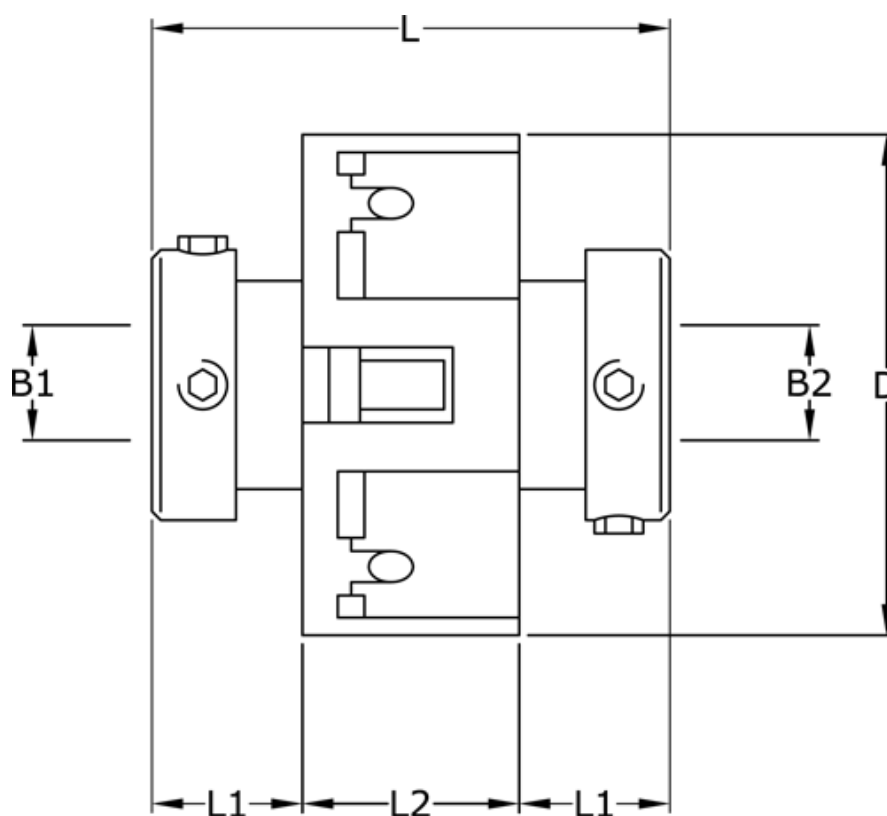

Article number: 3322203413842

Description: Uni-Lat Coupling size 203.41.38.42
set screw hub, bore 14/16 mm

Measures

B1	= 14
B2	= 16
D	= 41
L	= 38.1
L1	= 13.5
L2	= 11.2
Screw	= M5